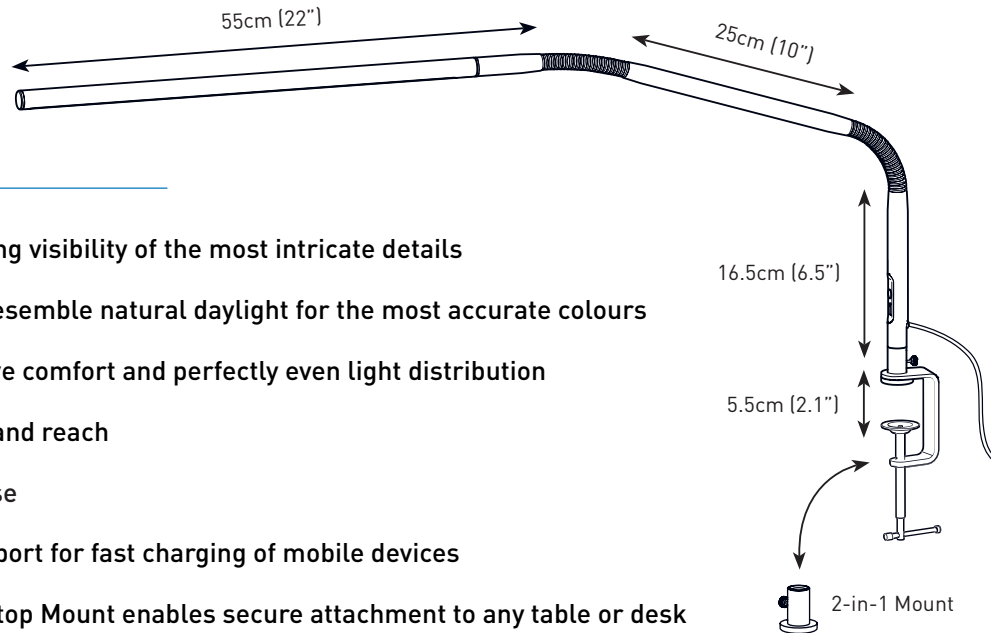

LIGHT QUALITY

ERGONOMICS

DESIGN

LED 6,000K daylight

3,200 Lux at 30cm (12")

4 brightness levels

Slimline 4™

TABLE LAMP

Brushed Steel	E35109
Ice Grey	E35209
Rose Gold	E35309

FEATURES

- Brighter and sleeker than ever, enabling visibility of the most intricate details
- 6,000K / 95+ CRI LEDs that precisely resemble natural daylight for the most accurate colours
- Anti-glare diffuser provides optimal eye comfort and perfectly even light distribution
- Taller design offers greater flexibility and reach
- Tactile micro-switch button for easy use
- Features a high-power 5V / 2A USB-C port for fast charging of mobile devices
- 2-in-1 Table Clamp & Screwable Tabletop Mount enables secure attachment to any table or desk

SPECIFICATIONS

Product information

Weight	0.95kg
Colour	Brushed Steel / Ice Grey / Rose Gold
Cable length	2m

Light output

Light source	LED
Lumens	1,000 lm
Lux at 30cm (12") steps 1-2-3-4	3,200-2,000-1,500-750
Colour temperature	6,000K
CRI	95+
Energy consumption	13.6W

Packaging information

Height	23.6cm
Width	58cm
Depth	6.2cm
Packed weight	1.55kg
Products per master carton	4

ACCESSORIES

E91707 Magnifying Arm

- 13cm (5") diameter rimless lens, 1.75X magnification (3 diopter), clip-on flexible arm with 57cm (22.4") maximum reach